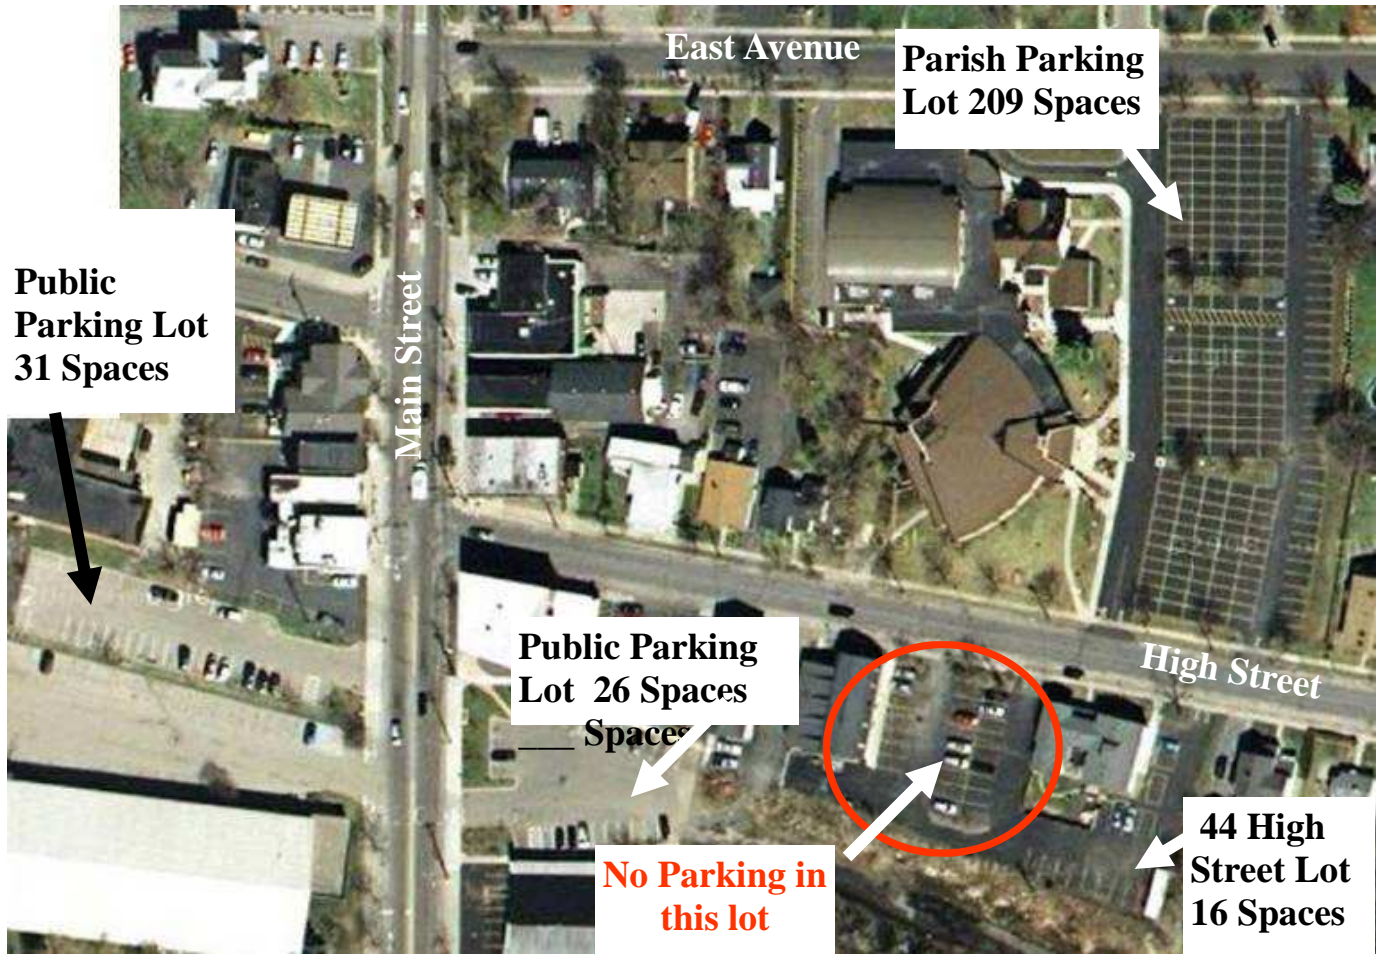

## Map of Parking lots with in walking distance of church.

**We have plenty of parking space!**

Just remember:

- Come early
- Don't be late
- Don't leave early
- Park bumper to bumper in the main lot with five cars per row
- Use one of the 16 spaces behind the Priest's residence at 44 High St.
- Use one of the 26 spaces in the village parking lot on Main St. near High St.
- Use one of the 31 spaces in the village parking lot next to the Village Inn
- Be courteous, it's part of being Catholic

Clip and save